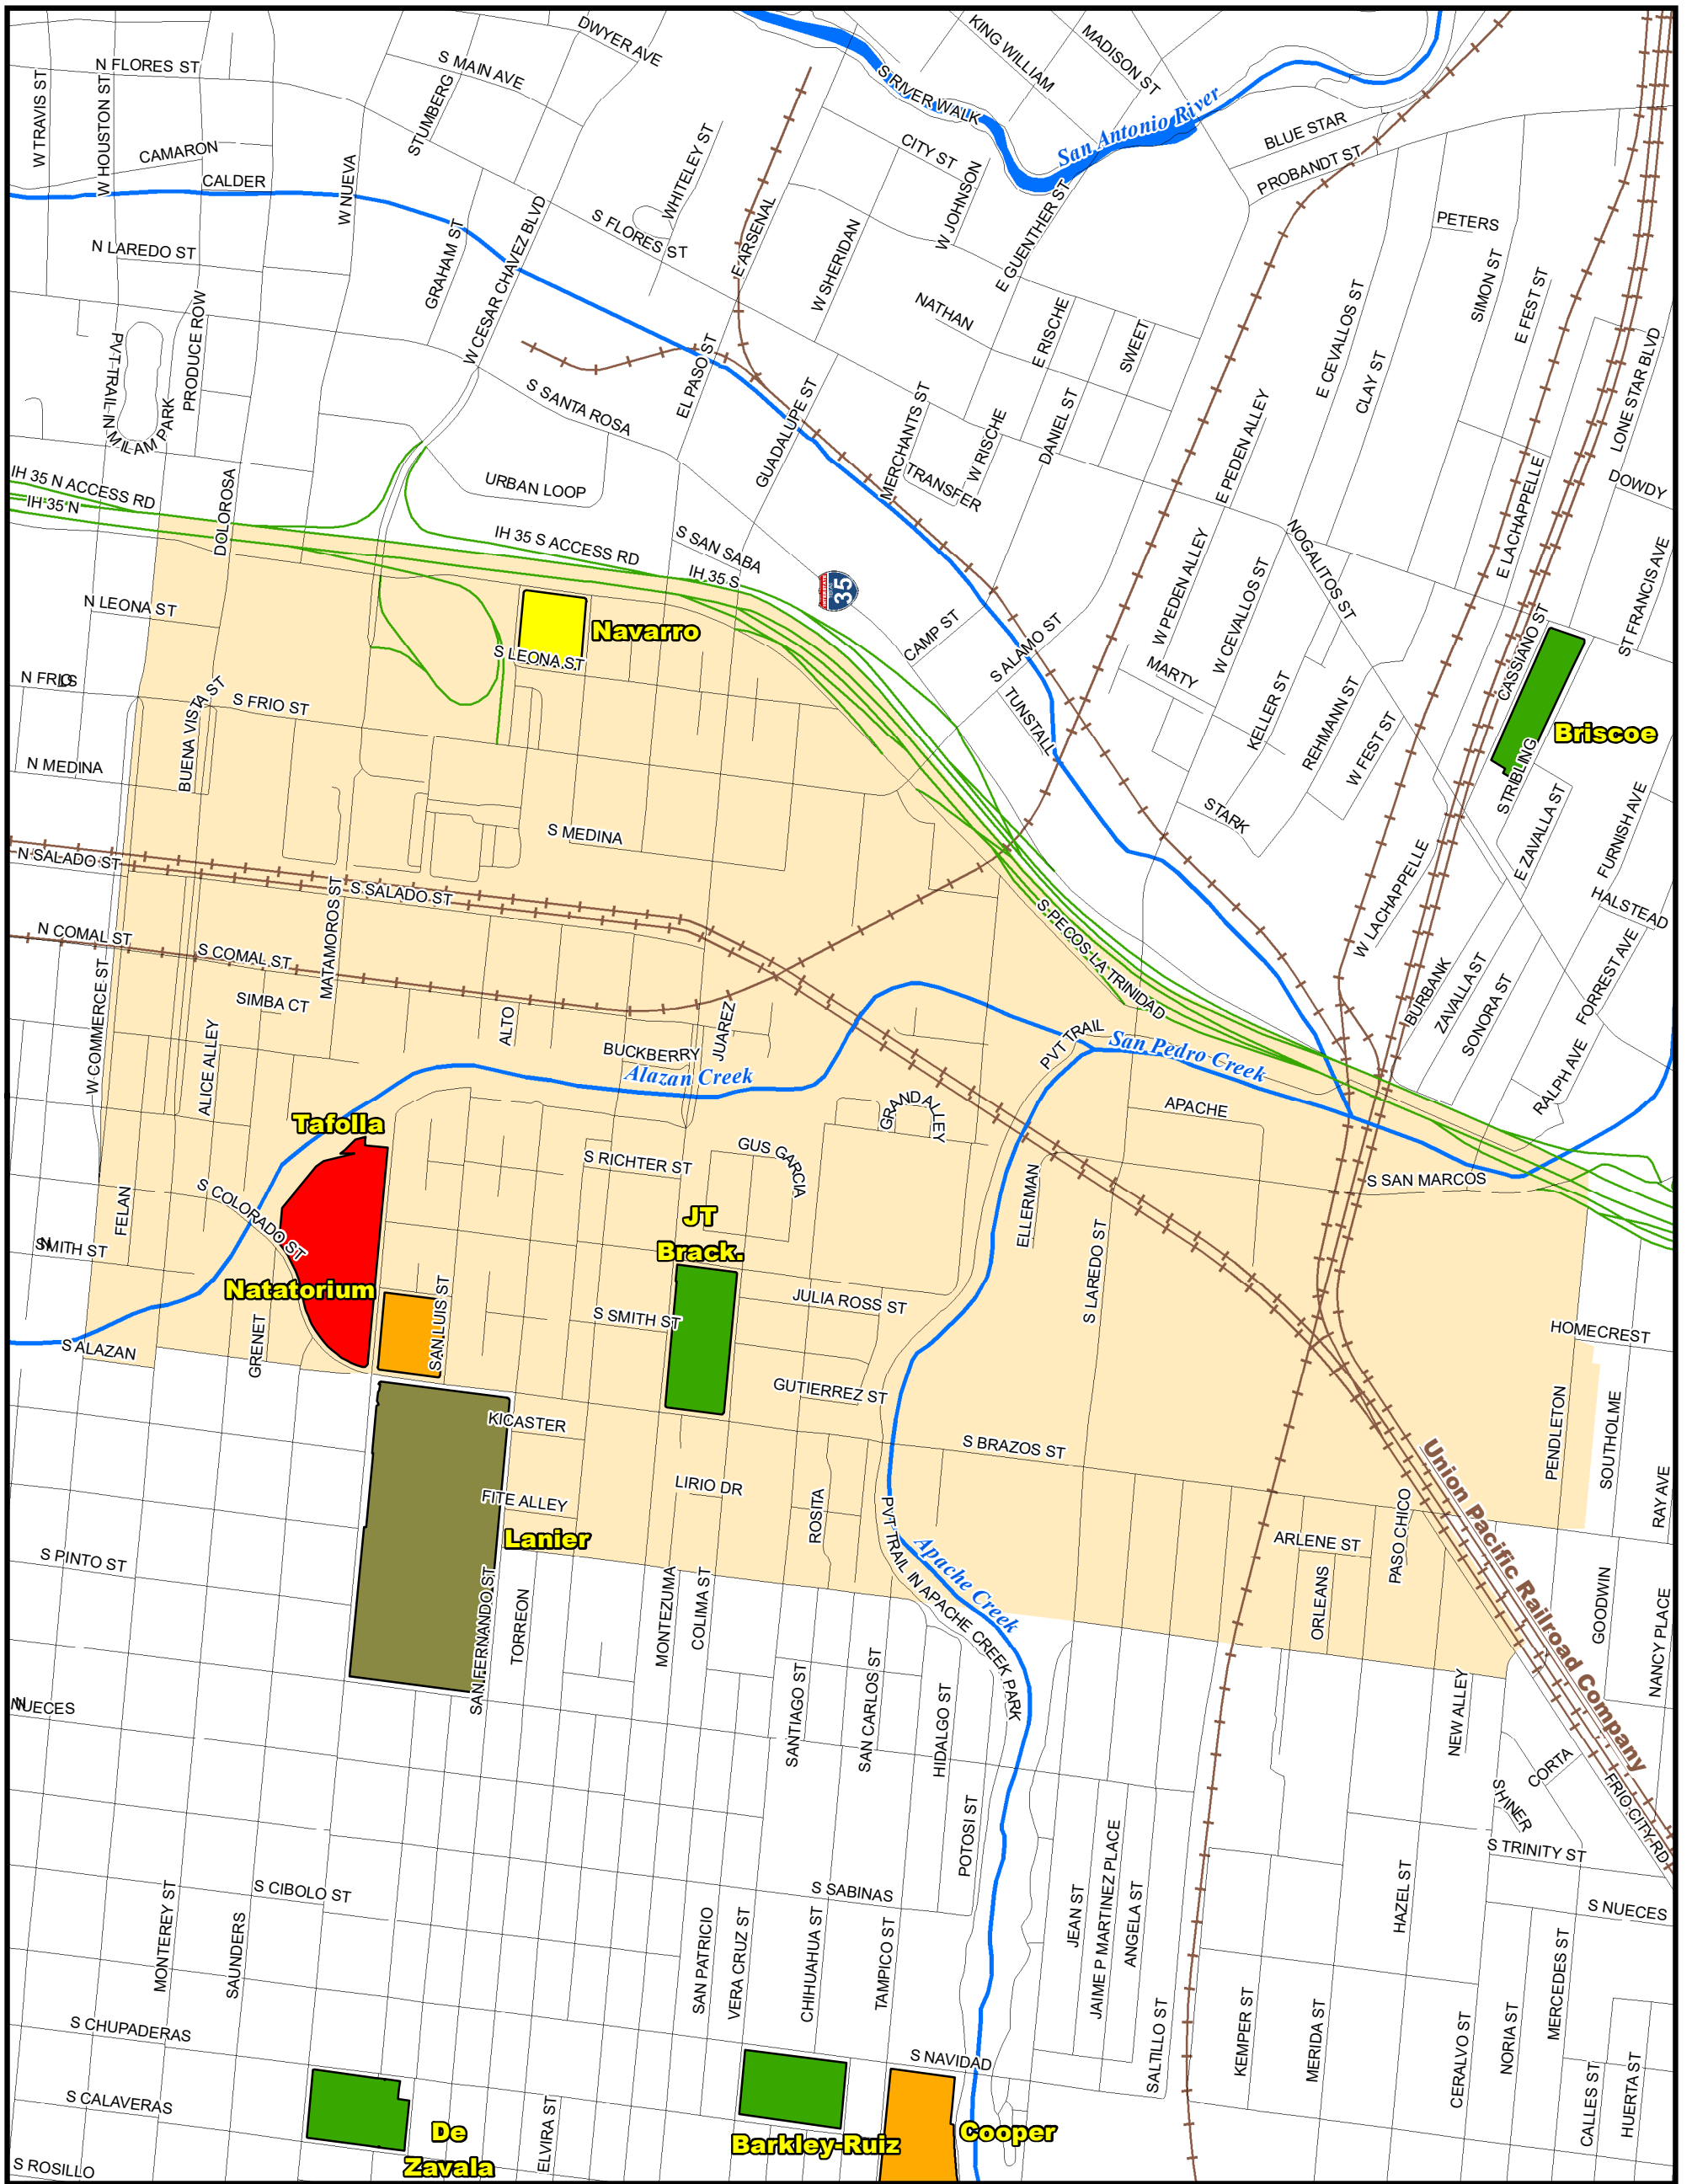

Attendance Boundary for 2021-2022

**JT BRACKENRIDGE
Primary School
Grades Served: HS,PK-6**

**1214 GUADALUPE ST.
SAN ANTONIO, TX 78207**

LEGEND

1 inch equals 0.17 miles

Last Updated 2019-2020

SAISD Facilities		Route Features		Natural Features	
Facility_Type					
	Administrative		Early Childhood EC		Middle School
	Primary PK/K-5/6		Railroad Tracks		Rivers & Creeks
	Closed - Pending Reuse		PK/K-8 School		Water Bodies
	High School		Special Program		